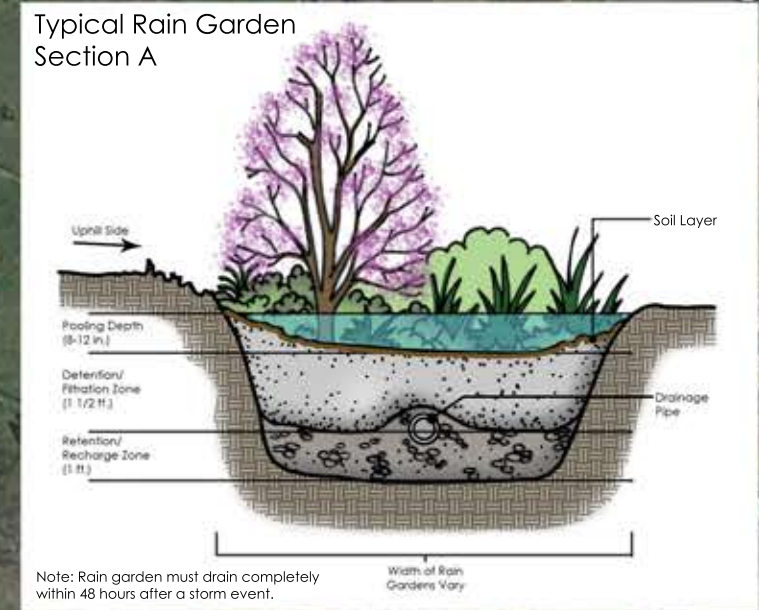

**Beverly Park**  
Concept Plan 1

Camp Hill, Cumberland County, Pennsylvania

SCALE: 1" = 50'

200 W Kensing Dr., Suite 400  
Cranberry Township, PA 16066  
(724) 779-4777  
fax: (724) 779-4711  
www.hrg-inc.com